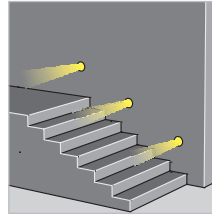

NIDA 1

RGB LED full colour

FARETTO FISSO RGB con 3 LED da 3 W

Vetro: trasparente.

Consumo: 9 W.

Da utilizzarsi con Modulo Controllo Colore SQR/RGB (pg. 200) o DMX-S2 (pg. 198) o DMX-S3 (pg. 200).
In opzione: CASSAFORMA cod. CF-303.

Installazione

Tramite viti o cassaforma cod. CF-303 (non inclusa).

SPOTLIGHT RGB with 3 LEDs 3 W

Glass: transparent.

Consumption: 4.0 W.

To be used with Colour Control code SQR/RGB (pg. 200) or DMX-S2 (pg. 198) or DMX-S3 (pg. 200).

Accessories: RECESSED CONNECTION BOX code CF-303.

Installation

By screw or recessed connection box code CF-303 (not included).

FINITURA / FINISHING
↓
COLORE LED / LED COLOUR
↓
01 03 04 FOCALE / BEAM SPREAD
↓
603-01- AO 99 ☐

CODICE / CODE

CE IP67 ø56 per installazione senza cassaforma for installation without connection box

DIMENSIONI / DIMENSIONS

NIDA 2

RGB LED full colour

FARETTO FISSO RGB con 3 LED da 3 W

Vetro: trasparente.

Consumo: 9 W.

Da utilizzarsi con Modulo Controllo Colore SQR/RGB (pg. 200) o DMX-S2 (pg. 198) o DMX-S3 (pg. 200).
Cassaforma cod. CF-303SV inclusa.

Installazione

Tramite cassaforma cod. CF-303SV (inclusa).

SPOTLIGHT RGB with 3 LEDs 3 W

Glass: transparent.

Consumption: 9 W.

To be used with Colour Control code SQR/RGB (pg. 200) or DMX-S2 (pg. 198) or DMX-S3 (pg. 200).

Recessed connection box code CF-303SV included.

Installation

By recessed connection box code CF-303SV (included).