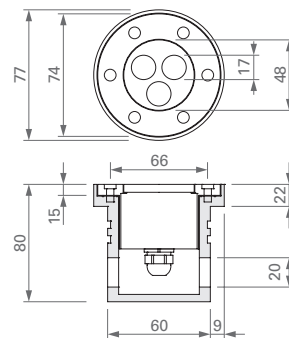

**Installation**

By recessed connection box (included).

DIMENSIONI / DIMENSIONS

AO	CR	GR	FINITURA / FINISHING
↓			
COLORE LED / LED COLOUR			
01	03	04	FOCALE / BEAM SPREAD
↓			

604-01-  99

CODICE / CODE

CE IP67