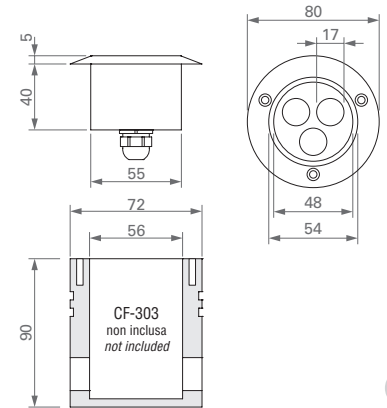

NIDA 1

RGB LED full colour

FARETTO FISSO RGB con 3 LED da 3 W

Vetro: trasparente.

Consumo: 9 W.

Da utilizzarsi con Modulo Controllo Colore SQR/RGB (pg. 200) o DMX-S2 (pg. 198) o DMX-S3 (pg. 200).
In opzione: CASSAFORMA cod. CF-303.

Installazione

Tramite viti o cassaforma cod. CF-303 (non inclusa).

SPOTLIGHT RGB with 3 LEDs 3 W

Glass: transparent.

Consumption: 4.0 W.

To be used with Colour Control code SQR/RGB (pg. 200) or DMX-S2 (pg. 198) or DMX-S3 (pg. 200).

Accessories: RECESSED CONNECTION BOX code CF-303.

Installation

By screw or recessed connection box code CF-303 (not included).

FINITURA / FINISHING
↓
COLORE LED / LED COLOUR
↓
01 03 04 FOCALE / BEAM SPREAD
↓
603-01- AO 99 ☐

CODICE / CODE

CE IP67 ø56 per installazione senza cassaforma for installation without connection box

DIMENSIONI / DIMENSIONS

NIDA 2

RGB LED full colour

FARETTO FISSO RGB con 3 LED da 3 W

Vetro: trasparente.

Consumo: 9 W.

Da utilizzarsi con Modulo Controllo Colore SQR/RGB (pg. 200) o DMX-S2 (pg. 198) o DMX-S3 (pg. 200).
Cassaforma cod. CF-303SV inclusa.

Installazione

Tramite cassaforma cod. CF-303SV (inclusa).

SPOTLIGHT RGB with 3 LEDs 3 W

Glass: transparent.

Consumption: 9 W.

To be used with Colour Control code SQR/RGB (pg. 200) or DMX-S2 (pg. 198) or DMX-S3 (pg. 200).

Recessed connection box code CF-303SV included.

Installation

By recessed connection box code CF-303SV (included).