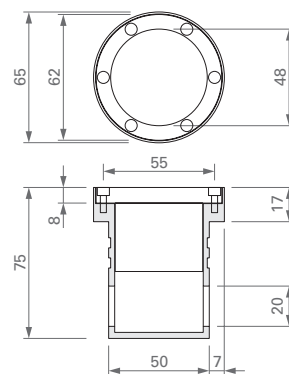

Tramite cassaforma (inclusa).

**SPOTLIGHT RGB with 1 LED 3 W**

Glass: frosted.

Consumption: 4,0 W.

To be used with Colour Control code SQR/RGB (pg. 200) or DMX-S2 (pg. 198) or DMX-S3 (pg. 200).

**Installation**

By recessed connection box (included).

DIMENSIONI / DIMENSIONS

AO	CR	GR	FINITURA / FINISHING
↓			
COLORE LED / LED COLOUR			
01	03	04	FOCALE / BEAM SPREAD
↓			

613-01-  99

CODICE / CODE

CE IP67 ø43

CODICE / CODE

CE IP67 ø56 per installazione senza cassaforma for installation without connection box

DIMENSIONI / DIMENSIONS